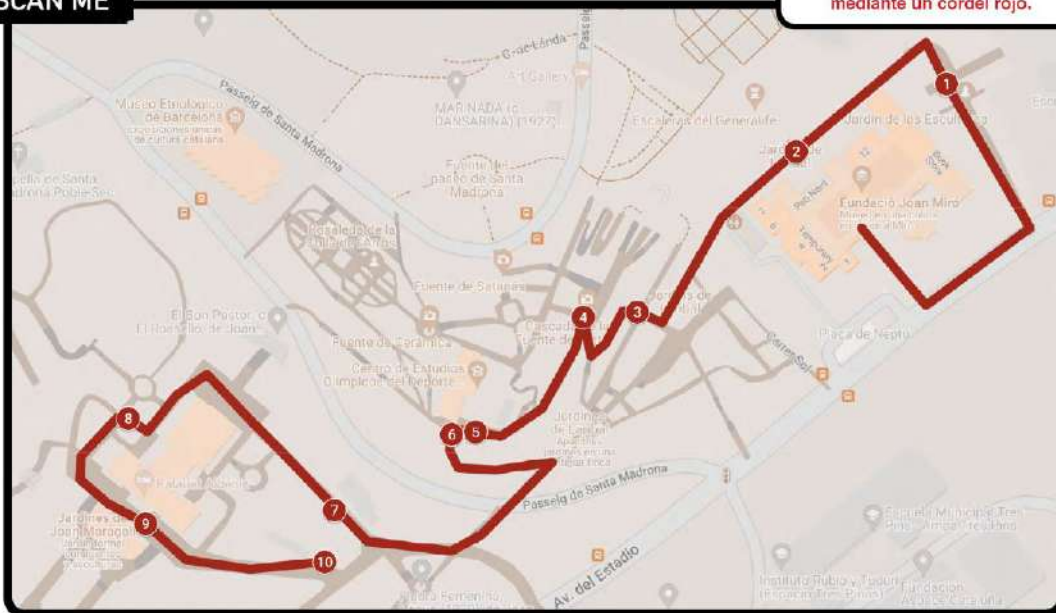

The [Joan Miró Foundation](#) is a museum with a unique architecture, placed in the middle of Monjuïc park, near to the city center of Barcelona.

SCAN ME

Cada inicio de pista está marcado en el camino mediante un cordel rojo.

What most people don't know is Fundació Joan Miró is surrounded by **hidden natural places**. Through this sound walk, we guide the visitors to walk around the museum and explore the area. The Paul Klee exhibition is the perfect link between the museum and the surroundings, since the artist's work is mainly related to nature.